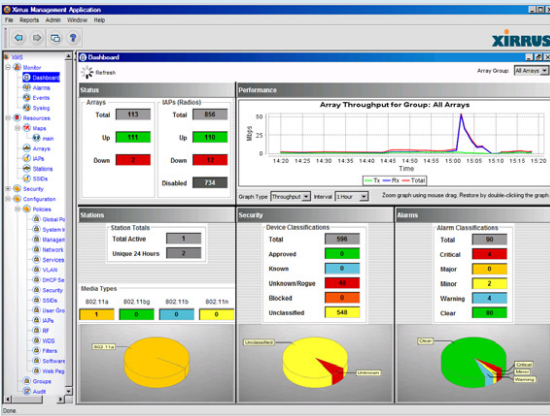

REAL WORLD MEASUREMENT – GUARANTEED PERFORMANCE

IT OUTSOURCE WIRELESS IMPLEMENTATIONS:

A site survey saves time and money by eliminating trial and error. Site surveys are conducted with the actual product to ensure accurate placement, quantities of devices and real world results. We test both wireless signal and data throughput. Detailed proposals include wireless heat maps indicating that actual speeds that may be enjoyed within the coverage area.

Our best of breed wireless networks require fewer units and less cabling to provide a robust high performance wireless network for your business. Reliable and secure these solutions are a real alternative to wired networks for endpoints.

WHAT TO EXPECT

ROCK SOLID SECURITY:

- » Sophisticated User Authentication and Data Encryption without the need to manage passphrases and keys
- » Policy Based Access for management by group membership
- » Sophisticated firewall services AT THE ACCESS POINT - only allow in who and what you want
- » Eliminate unwanted traffic at the network edge

USER MANAGEMENT:

- » Easy fast connection and authentication
- » User Accounting - report on what users are accessing
- » Segregation of groups of users (staff, administrators, guests)
- » Centralised management
- » Sophisticated reporting

COVERAGE:

- » High density / high throughput
- » Distributed intelligence
- » Wireless capable of supporting hundreds of users concurrently
- » IT Outsource represents and implements Xirrus WiFi
- » World Leader in;
  - » Hospitality
  - » Healthcare
  - » Education
  - » Manufacturing

PERFORMANCE:

- » More bandwidth per user
- » Full support for rich media applications such as voice and video
- » Highly available
- » Fault Tolerant